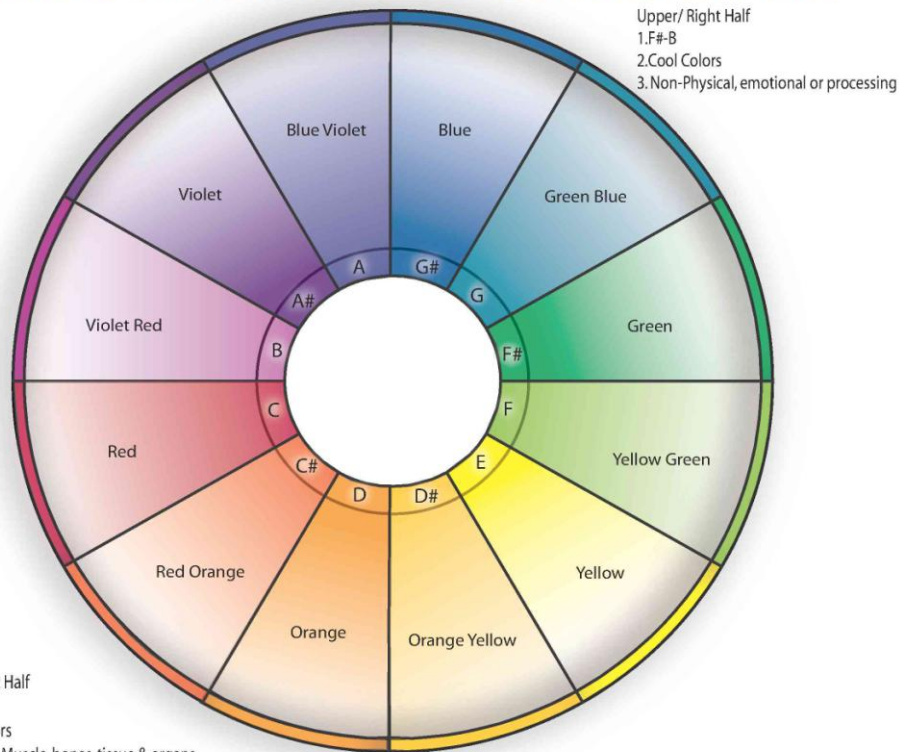

A A# B C C# D D# E F F# G G#

SIGNATURE SOUND STARTER WHEEL & SOUND WORKS

Signature Sound Starter Wheel Copyrighted by Sharry Edwards™, pra ver 7.19.05.

KEY NOTE CORRELATIONS

Astrology Sign ▪ Note ▪ Color

On the signature wheel, just find the note that matches your highest note from the bar graph next to your personality profile. Is this your astrology sign? If not, how about the note directly opposite on the color wheel? There is a 80% chance that your personality note reflects your astrology and favorite colors. Did this work for you?

SIGN	START	END	NOTE	COLOR
Capricorn	Dec 23	Jan 20	A	Blue Violet
Aquarius	Jan 21	Feb 19	A#	Violet
Pisces	Feb 20	Mar 20	B	Violet Red
Aries	Mar 20	Apr 20	C	Red
Taurus	Apr 21	May 21	C#	Red Orange
Gemini	May 22	Jun 21	D	Orange
Cancer	Jun 22	Jul 22	D#	Orange- Yellow
Leo	Jul 23	Aug 21	E	Yellow
Virgo	Aug 22	Sep 23	F	Yellow Green
Libra	Sep 24	Oct 23	F#	Green
Scorpio	Oct 24	Nov 22	G	Green Blue
Sacittarius	Nov 23	Dec 22	G#	Blue

Octave Sound Wheel